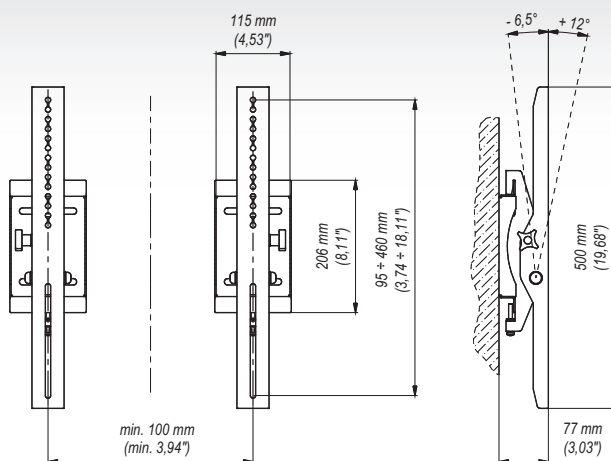

SWB2 ■ Tilting Wall Mount 26"-65"

Features

- 1 **ADJUSTABLE TILT ANGLE**
variable from -6,5°/+12°
- 2 **UNIVERSAL**
wide range of the VESA Mount
- 3 **EASY AND QUICK INSTALLATION**
easy installation of the product

Trade Information

Index	Colour	Package	EAN
SWB2c-B	■	■	5908252961146
SWB2s-B	■	■	5908252961894

Package Dimensions [mm] (H x W x D)	570x180x80
Weight [Kg]	3,5

Technical Data

100x100 mm 200x100 mm 200x200 mm 300x300 mm 400x200 mm 400x400 mm 600x400 mm 800x200 mm 800x400 mm 1200x400 mm	26"-65"	77 mm	min. 100x95 mm max. x/460 mm
	-6,5°/+12°	80 Kg	